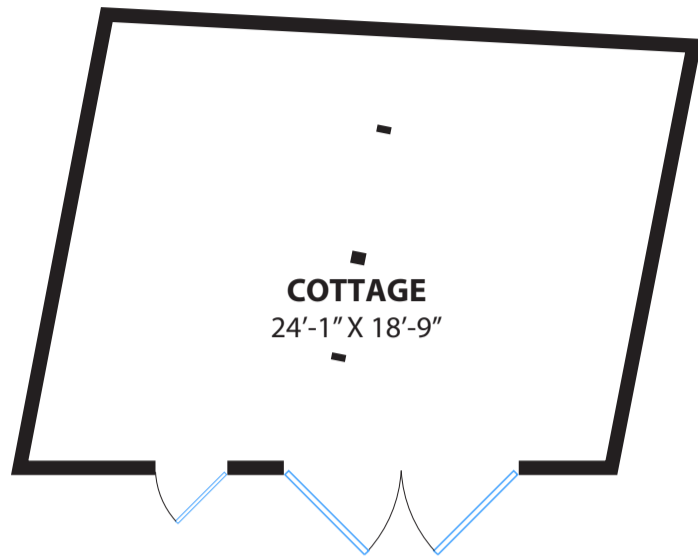

160-162 RICHLAND AVENUE

SAN FRANCISCO

PROPERTY SQ FT INFORMATION

MEASUREMENTS CALCULATED TO THE EXTERIOR WALLS

LIVING SPACE: 2101 SQ FT

- * Unit #162 (Upper Level): 1061 Sq Ft
- * Entry Stairway Unit #162 (Main Level): 33 Sq Ft
- * Unit #160 (Main Level): 1007 Sq Ft

NON-LIVING SPACE: 468 SQ FT

- * Cottage: 468 Sq Ft

COMBINED: 2569 Sq Ft