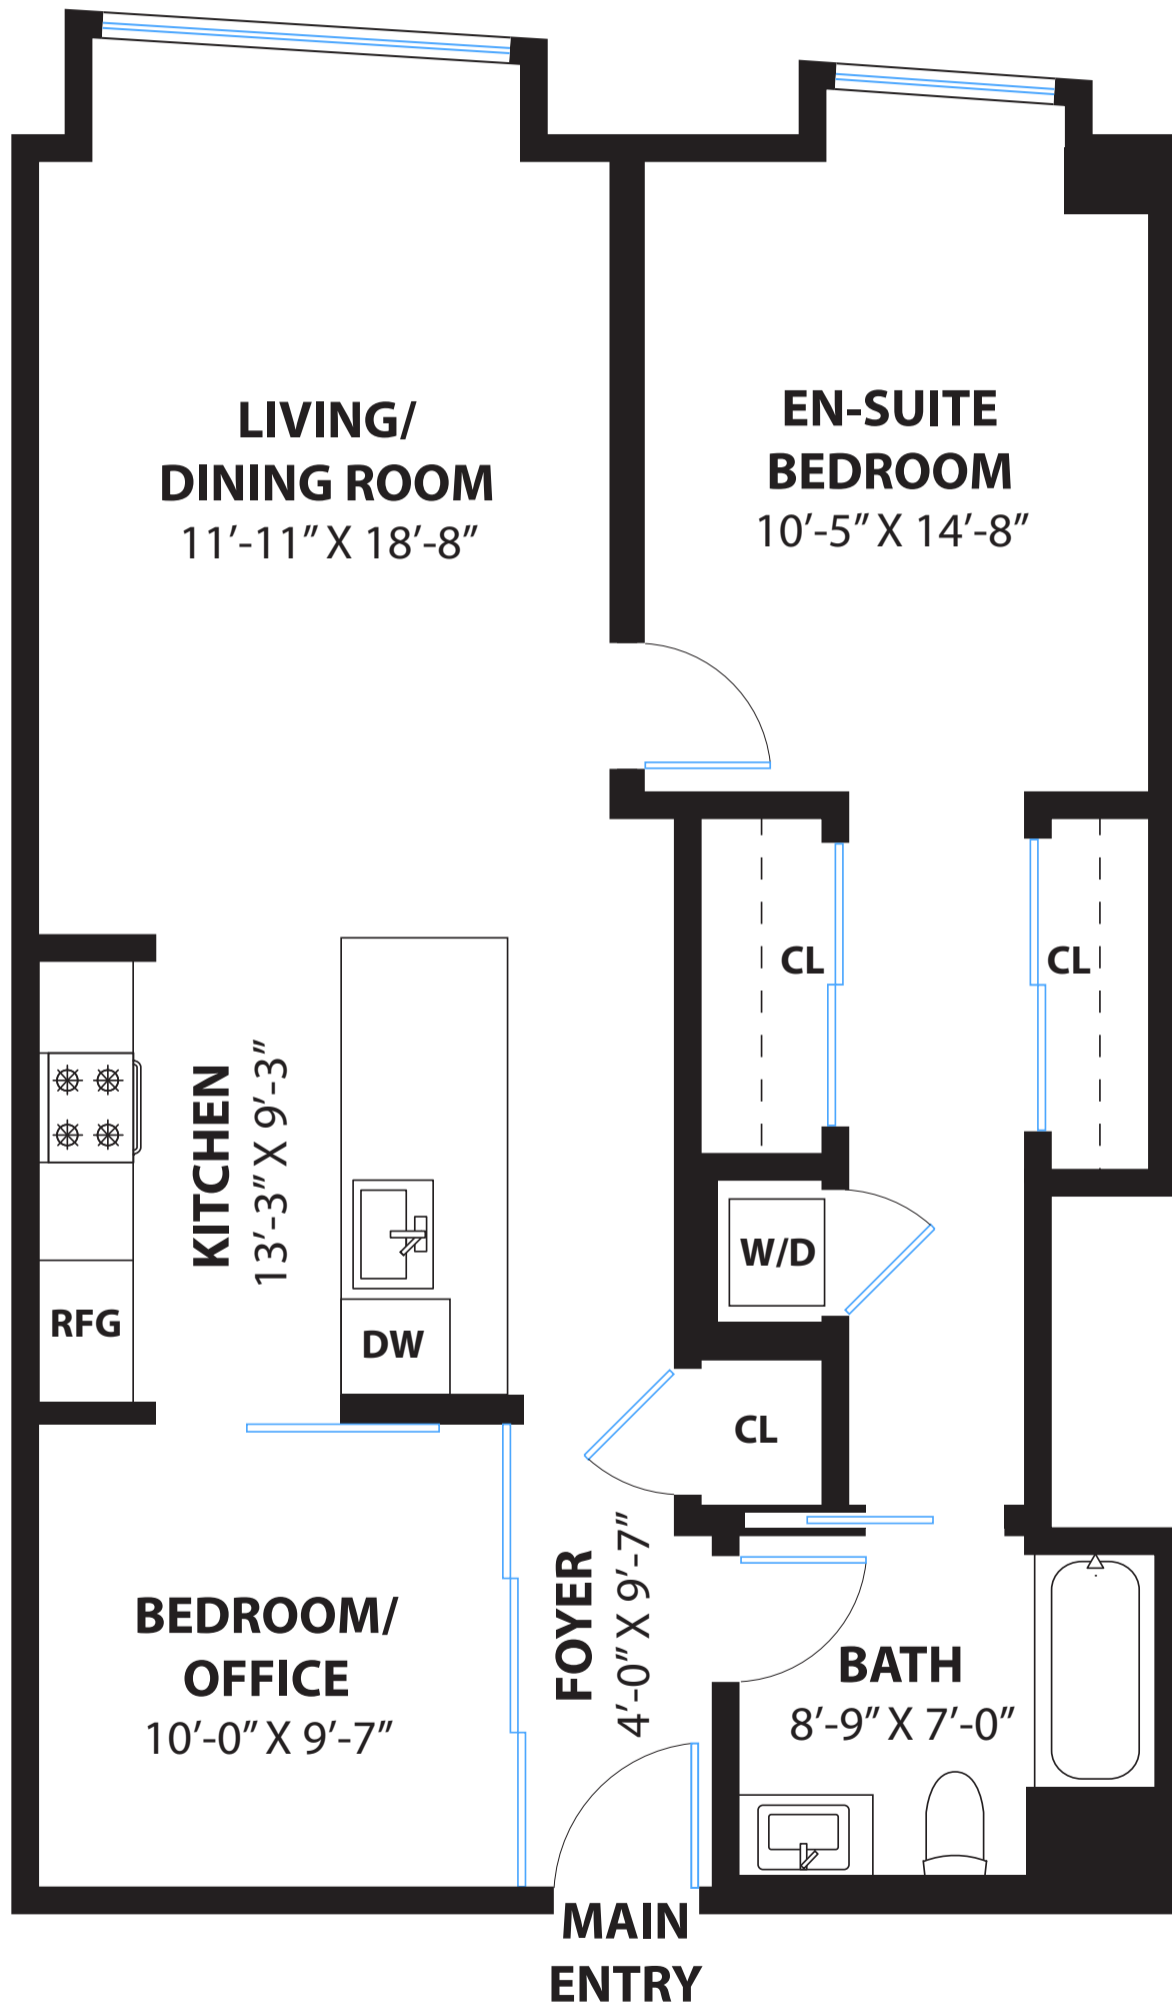

# 45 BARTLETT STREET

## SAN FRANCISCO

**PROPERTY SQ FT INFORMATION**

MEASUREMENTS CALCULATED  
TO THE INTERIOR WALLS

LIVING SPACE: 830 SQ FT

\* Main House: 830 Sq Ft

**PRESENTED BY : REAL SF PROPERTIES**  
**DRE #: 1905944**

CREATED ON MARCH 13, 2025

DISCLAIMER: RENDERING BY OPEN HOMES PHOTOGRAPHY. ALL MEASUREMENTS ARE APPROXIMATE AND MAY NOT BE EXACT. DO NOT RELY ON THE ACCURACY OF THIS FLOOR PLAN WHEN DETERMINING THE PRICE OF A PROPERTY OR MAKING DECISIONS REGARDING BUYING OR SELLING OF PROPERTIES WITHOUT INDEPENDENT VERIFICATION.