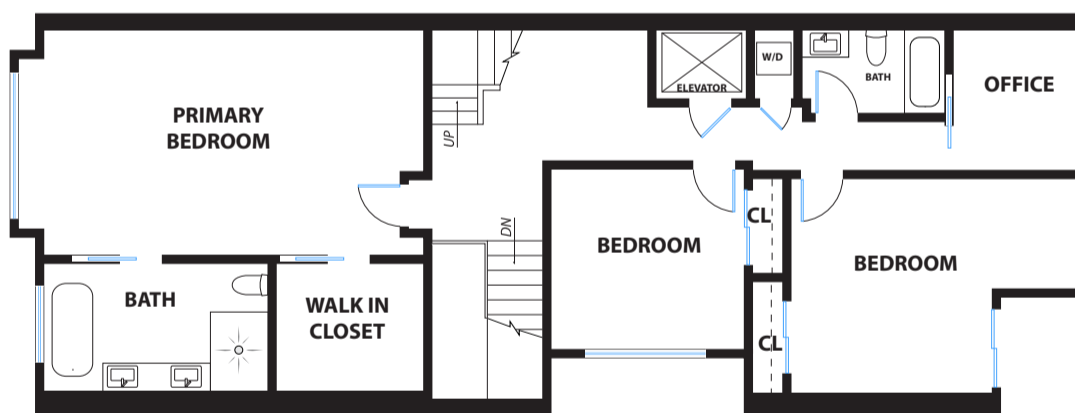

80 LAIDLEY STREET

SAN FRANCISCO

THIRD FLOOR LEVEL

SECOND FLOOR LEVEL

OFFICE

GROUND FLOOR LEVEL

FIRST FLOOR LEVEL

PRESENTED BY : REAL SF PROPERTIES

DRE #: 01140473

DISCLAIMER: RENDERING BY OPEN HOMES PHOTOGRAPHY. ALL MEASUREMENTS ARE APPROXIMATE AND MAY NOT BE EXACT. DO NOT RELY ON THE ACCURACY OF THIS FLOOR PLAN WHEN DETERMINING THE PRICE OF A PROPERTY OR MAKING DECISIONS REGARDING BUYING OR SELLING OF PROPERTIES WITHOUT INDEPENDENT VERIFICATION.