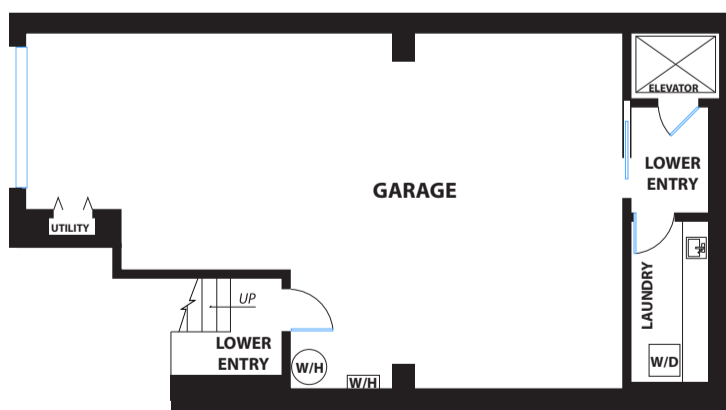

80 LAIDLEY STREET

SAN FRANCISCO

THIRD FLOOR LEVEL

SECOND FLOOR LEVEL

OFFICE

GROUND FLOOR LEVEL

FIRST FLOOR LEVEL

PRESENTED BY : REAL SF PROPERTIES

DRE #: 01140473

DISCLAIMER: RENDERING BY OPEN HOMES PHOTOGRAPHY. ALL MEASUREMENTS ARE APPROXIMATE AND MAY NOT BE EXACT. DO NOT RELY ON THE ACCURACY OF THIS FLOOR PLAN WHEN DETERMINING THE PRICE OF A PROPERTY OR MAKING DECISIONS REGARDING BUYING OR SELLING OF PROPERTIES WITHOUT INDEPENDENT VERIFICATION.