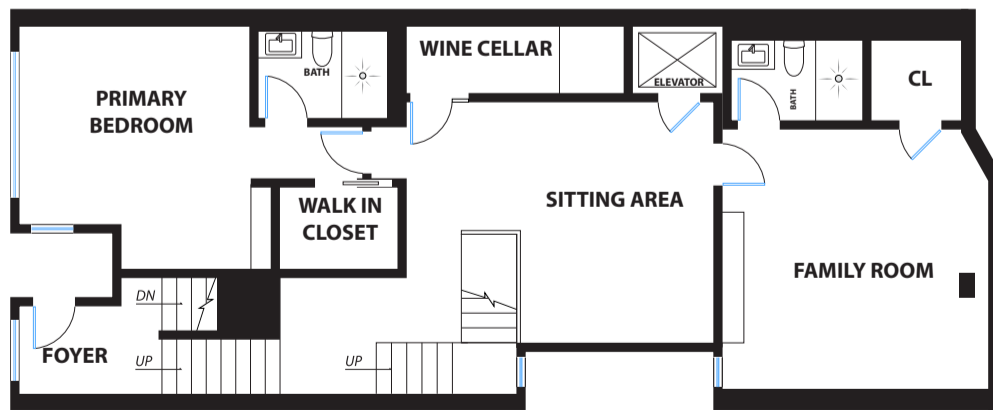

80 LAIDLEY STREET

SAN FRANCISCO

THIRD FLOOR LEVEL

SECOND FLOOR LEVEL

OFFICE

GROUND FLOOR LEVEL

FIRST FLOOR LEVEL

PRESENTED BY : REAL SF PROPERTIES

DRE #: 01140473

DISCLAIMER: RENDERING BY OPEN HOMES PHOTOGRAPHY. ALL MEASUREMENTS ARE APPROXIMATE AND MAY NOT BE EXACT. DO NOT RELY ON THE ACCURACY OF THIS FLOOR PLAN WHEN DETERMINING THE PRICE OF A PROPERTY OR MAKING DECISIONS REGARDING BUYING OR SELLING OF PROPERTIES WITHOUT INDEPENDENT VERIFICATION.