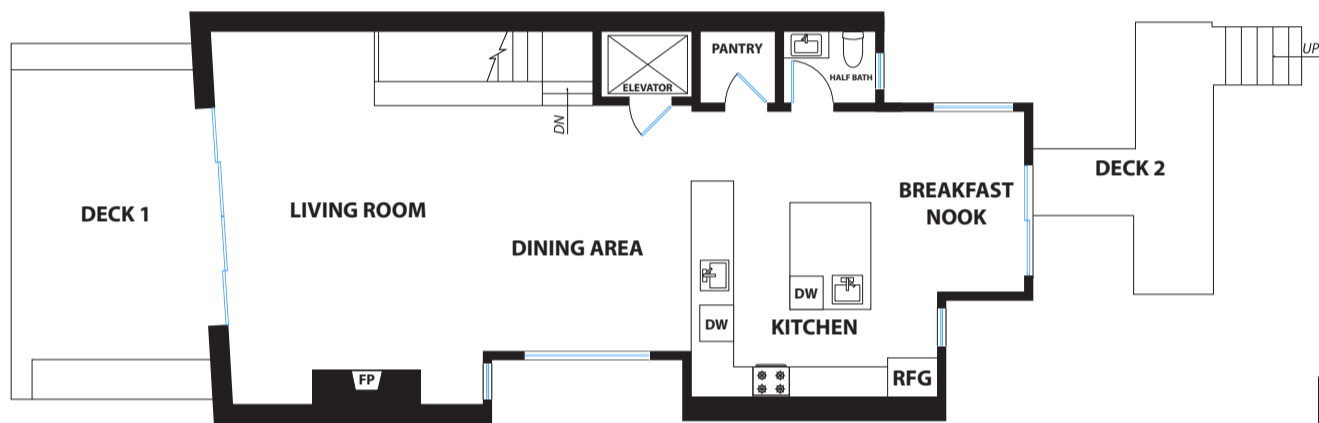

80 LAIDLEY STREET

SAN FRANCISCO

THIRD FLOOR LEVEL

SECOND FLOOR LEVEL

OFFICE

GROUND FLOOR LEVEL

FIRST FLOOR LEVEL

PRESENTED BY : REAL SF PROPERTIES

DRE #: 01140473

DISCLAIMER: RENDERING BY OPEN HOMES PHOTOGRAPHY. ALL MEASUREMENTS ARE APPROXIMATE AND MAY NOT BE EXACT. DO NOT RELY ON THE ACCURACY OF THIS FLOOR PLAN WHEN DETERMINING THE PRICE OF A PROPERTY OR MAKING DECISIONS REGARDING BUYING OR SELLING OF PROPERTIES WITHOUT INDEPENDENT VERIFICATION.