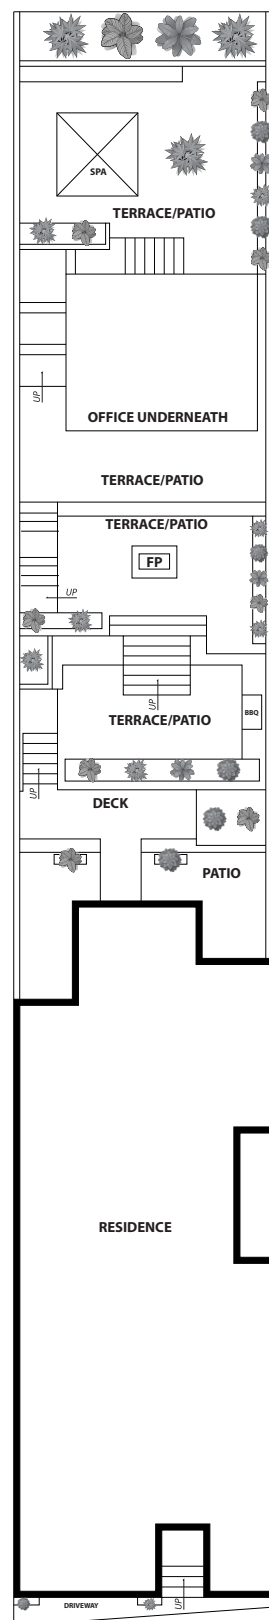

80 LAIDLEY STREET

SAN FRANCISCO

PRESENTED BY : REAL SF PROPERTIES

DRE #: 01140473

DISCLAIMER: RENDERING BY OPEN HOMES PHOTOGRAPHY. ALL MEASUREMENTS ARE APPROXIMATE AND MAY NOT BE EXACT.
DO NOT RELY ON THE ACCURACY OF THIS FLOOR PLAN WHEN DETERMINING THE PRICE OF A PROPERTY OR MAKING DECISIONS
REGARDING BUYING OR SELLING OF PROPERTIES WITHOUT INDEPENDENT VERIFICATION.