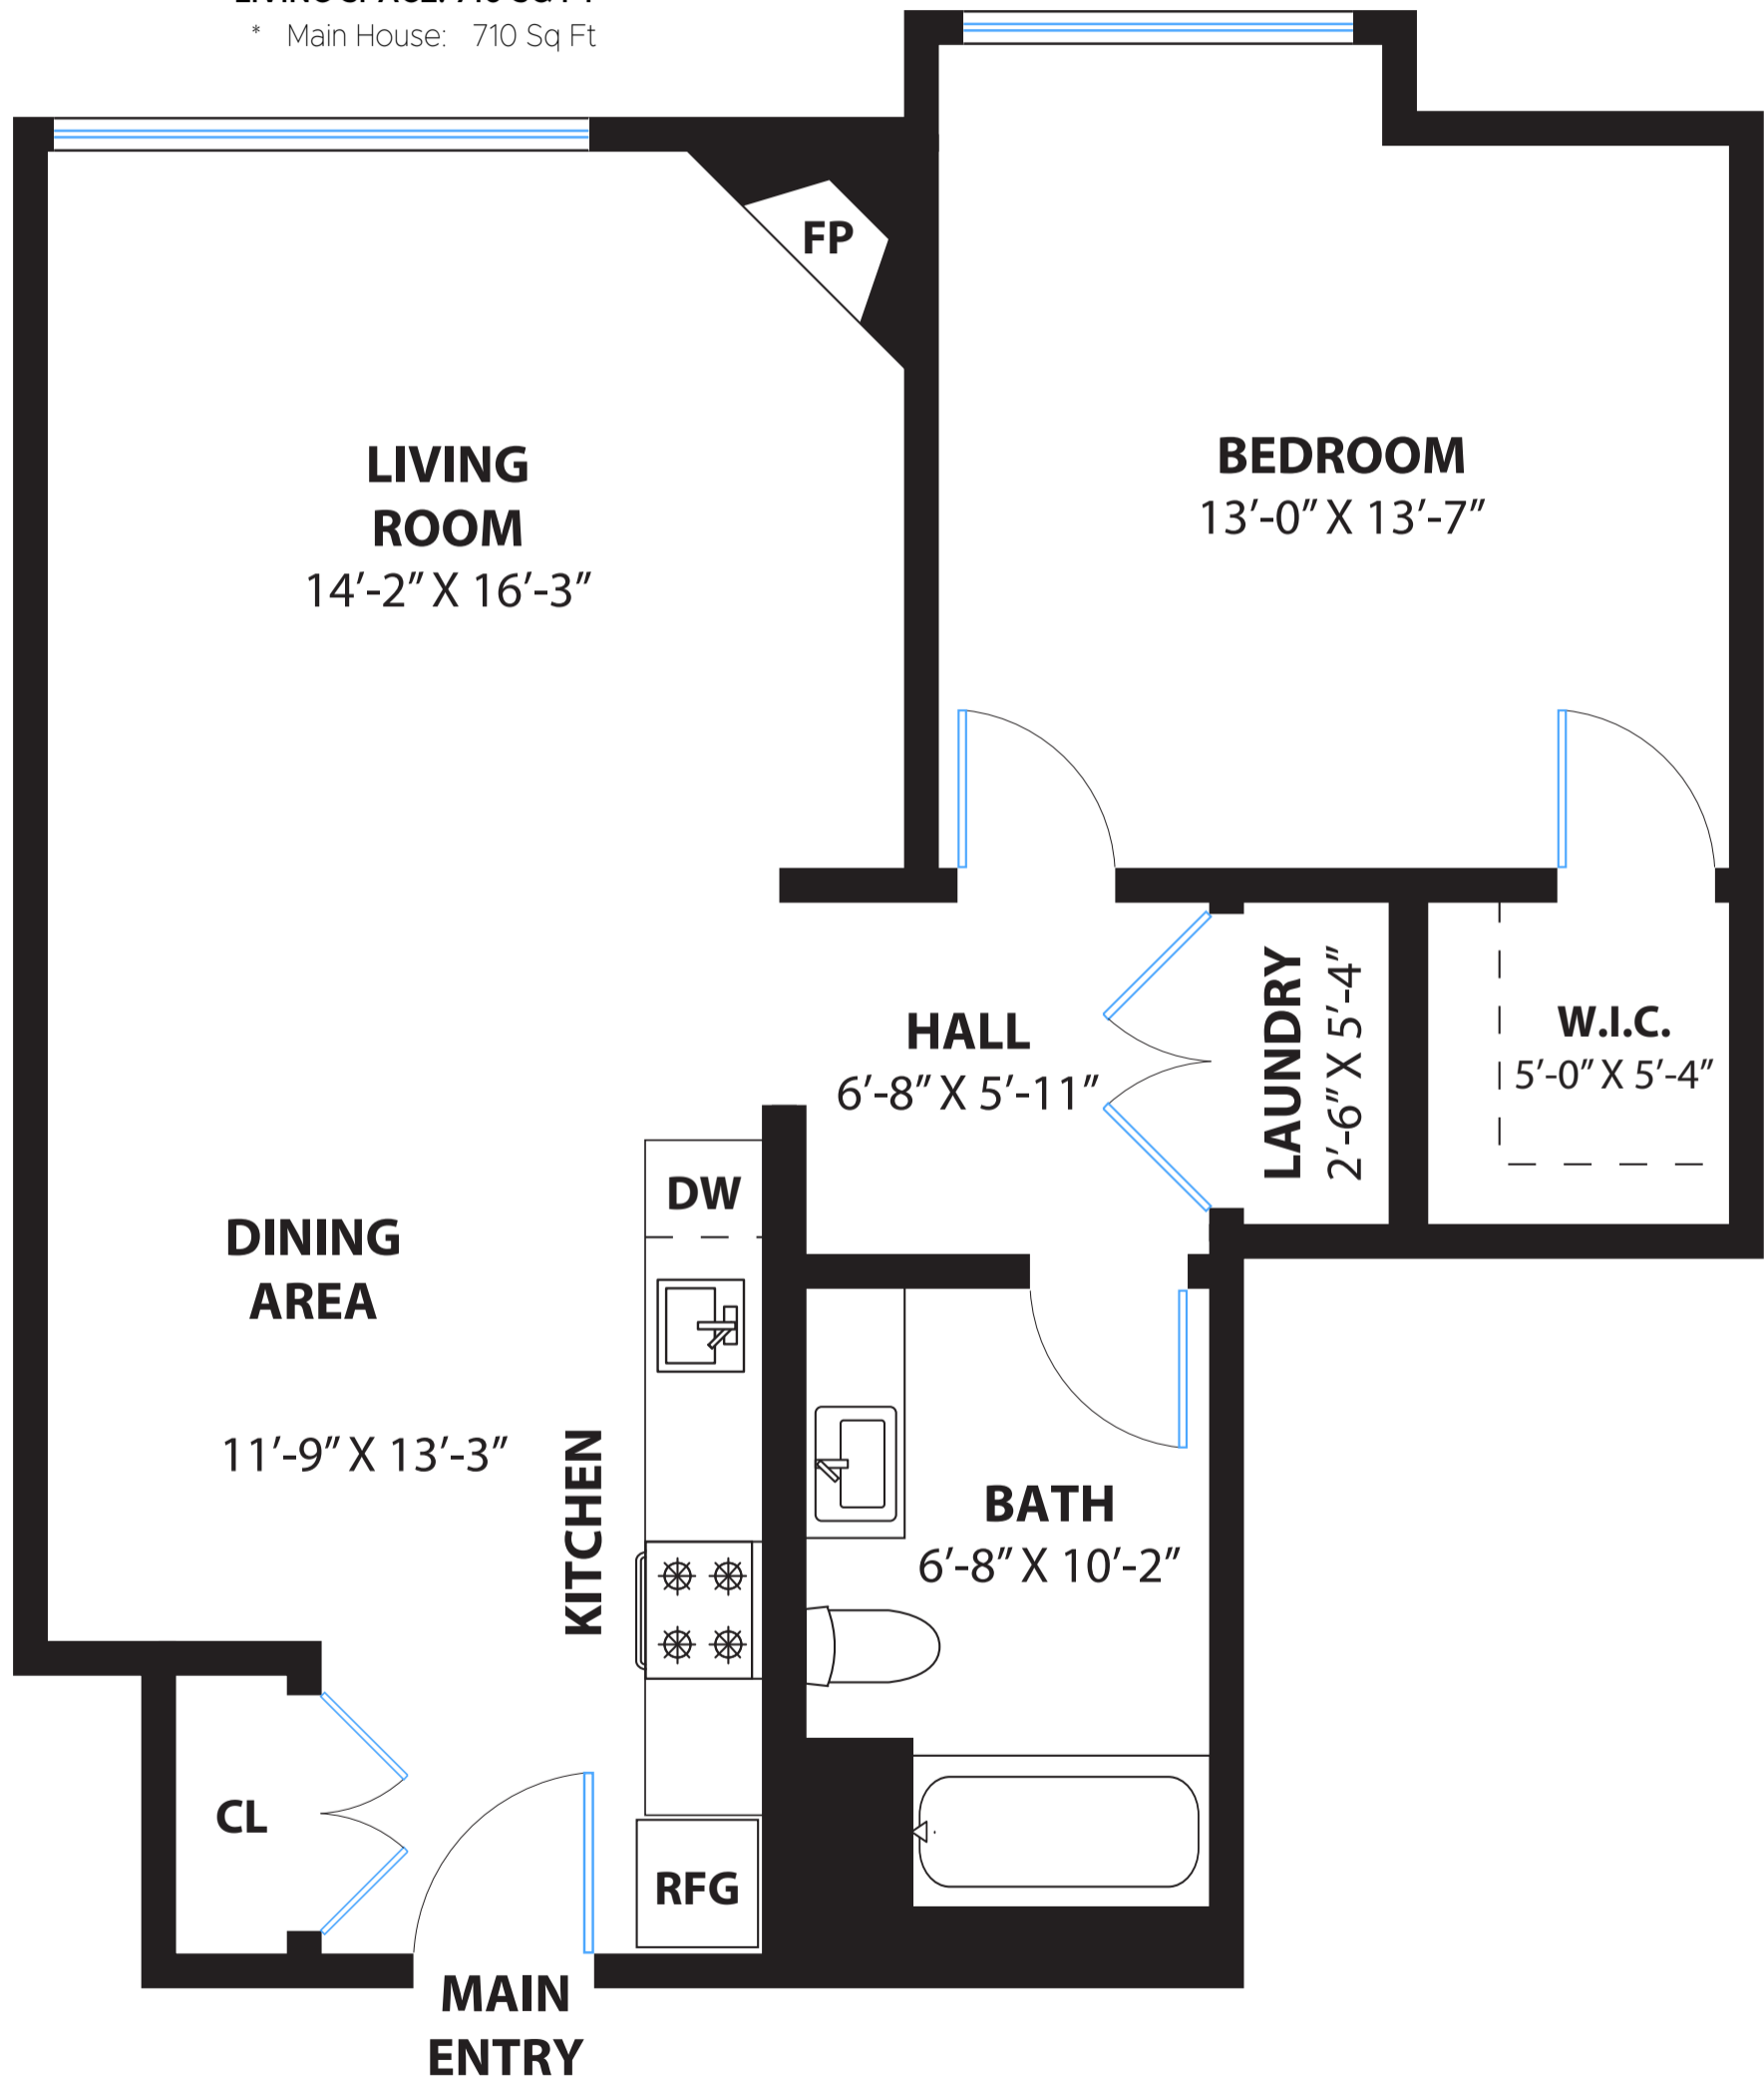

PROPERTY SQ FT INFORMATION

MEASUREMENTS CALCULATED
TO THE INTERIOR WALLS

LIVING SPACE: 710 SQ FT

* Main House: 710 Sq Ft

PRESENTED BY : REAL SF PROPERTIES
DRE #: 1905944